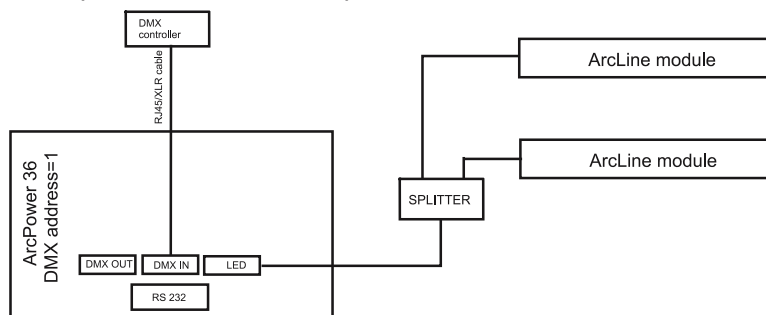

User instructions

ArcLine Optic 12, ArcLine Optic 18, ArcLine Optic 24, ArcLine Optic 36

The modules generate colored light by means of Luxeon LEDs. The products were designed to use with the ArcPower drivers and for indoor use only.

2. Installation

The ArcLine Optic unit should be connected to the ArcPower driver according to the LEDs colour variants (RGB, WW, CW...).

See ArcPower 36, ArcPower 144 (or ArcPower SmartWhite 36, ArcPower SmartWhite 144) user manuals for full details of mains power requirements and DMX operation.

ArcLine Optic units are supplied with 1.5 m of cable for direct connection to the ArcPower drivers.

CAUTION!
Avoid looking directly into the LED light beam at close range!

Maximum possible number of LED modules connected to the one ArcPower 36 (or one LED output of the ArcPower 144) is mentioned in the table below.