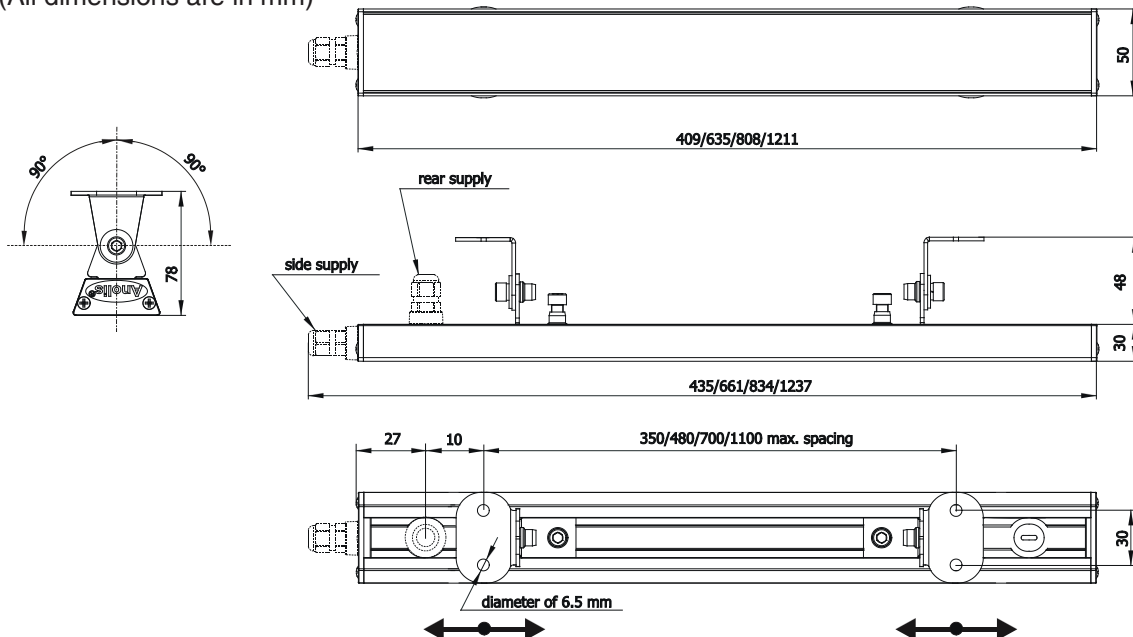

* RGB - red&green&blue;R- red;B-blue;G-green,A-Amber,CW-cool white;WW-warm white;SW-smart white;RAB-red&amber&blue

All above-mentioned models are available with the side power supply connection or rear power supply connection.

5. Dimensions:

(All dimensions are in mm)